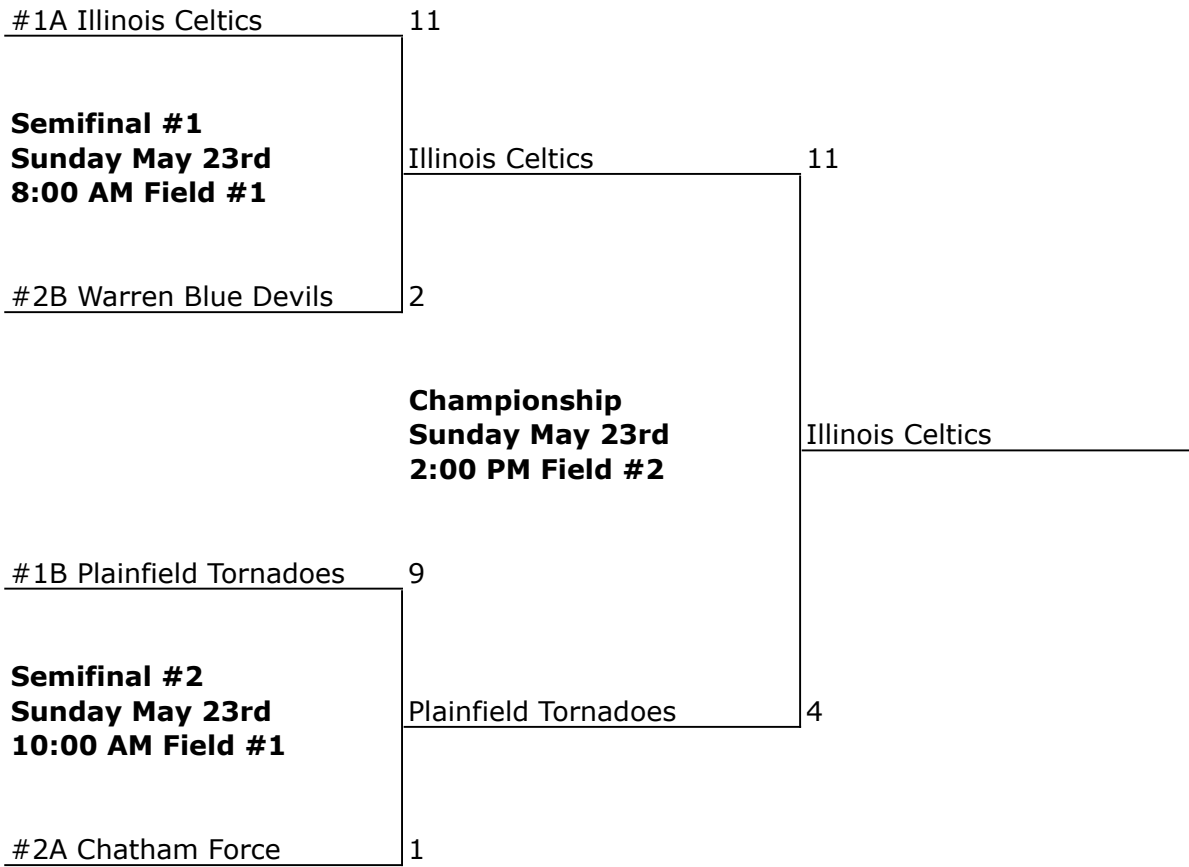

4:00 PM Lenz Field

#1 Palmyra Express 5 v. #2 W-L Flame 0

9u Boys

CHAMPIONSHIP BRACKET

10u Boys

CHAMPIONSHIP BRACKET

14u Boys

CHAMPIONSHIP BRACKET