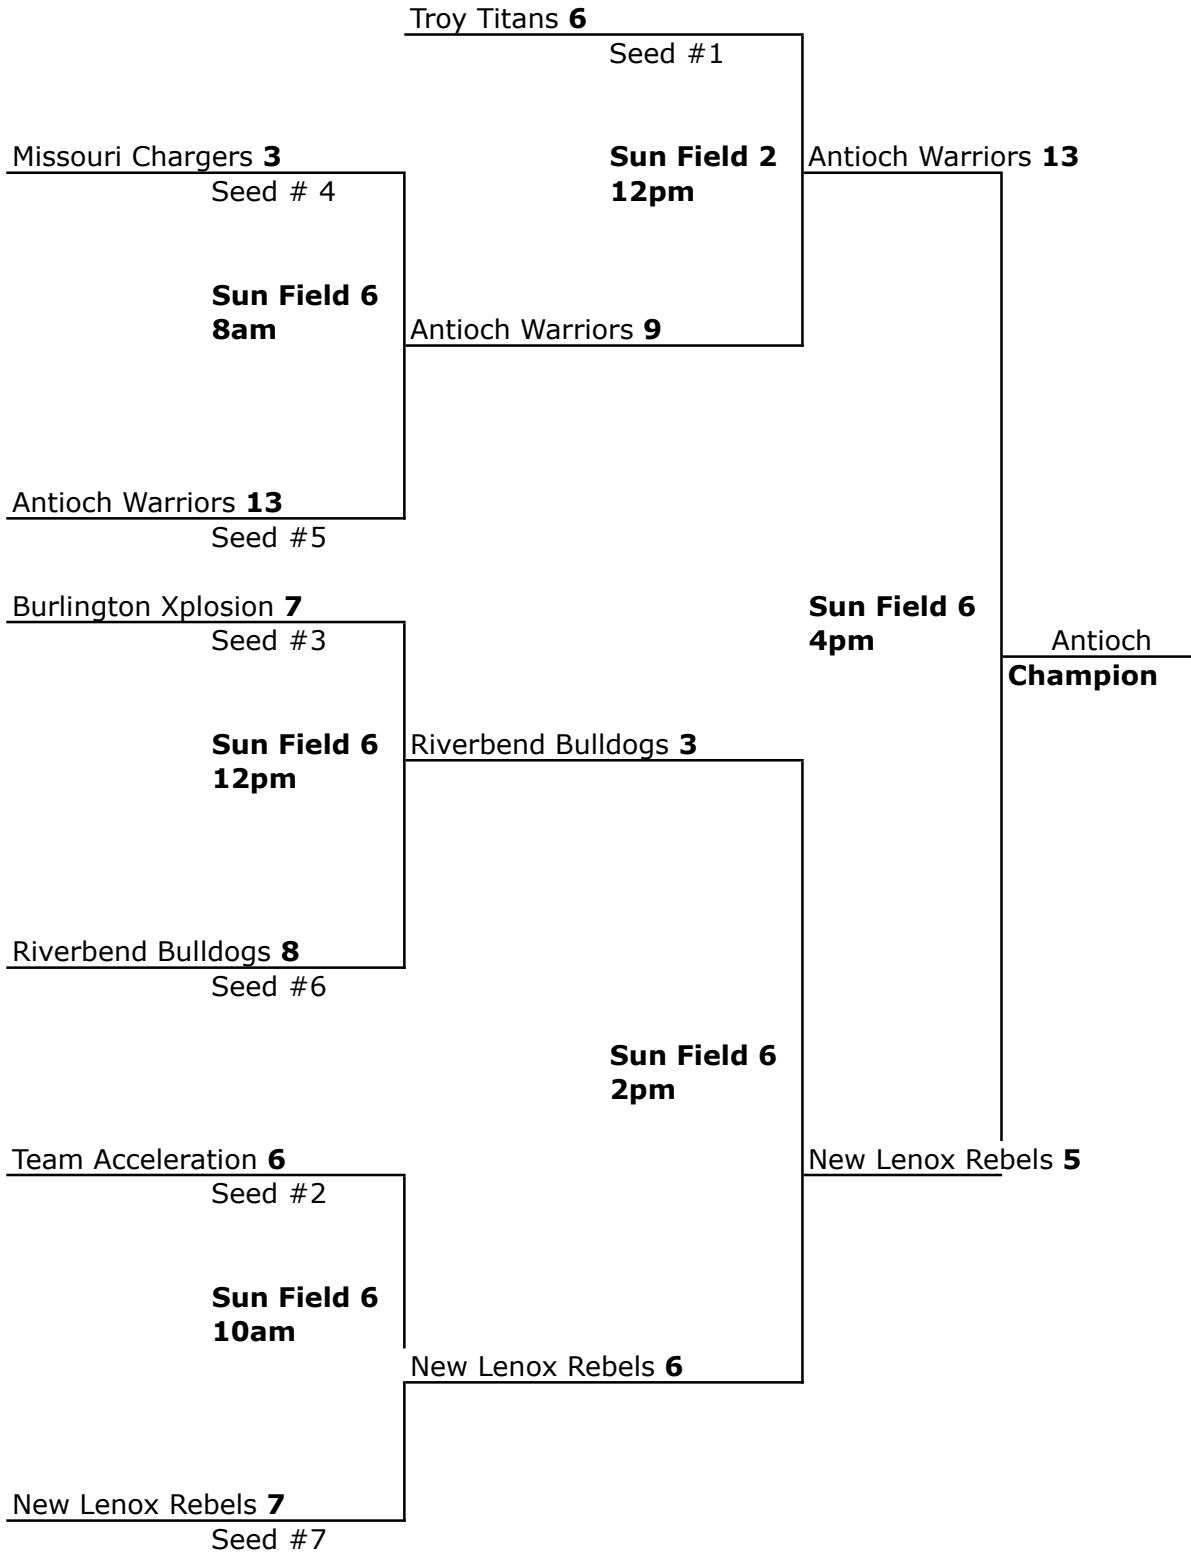

14u AAA

Illinois Prospects **2**

Seed #1

**Sun Field 1  
10am**

Orland Park Magic **2**

Orland Park Magic **18**

Seed #8

**Sun Field 1  
12pm**

Team Missouri **10**

Indiana Bulls **9**

Seed #4

**Sun Field 1  
8am**

Team Missouri **11**

**Sun Field 1  
4pm**

Team Missouri **10**

Seed #5

Quad City Hitmen **2**

Quad City Hitmen **9**

Seed #2

**Sun Field 2  
10am**

Quad City Hitmen **15**

STL Gamers (Davis) **5**

Seed #7

14u AA